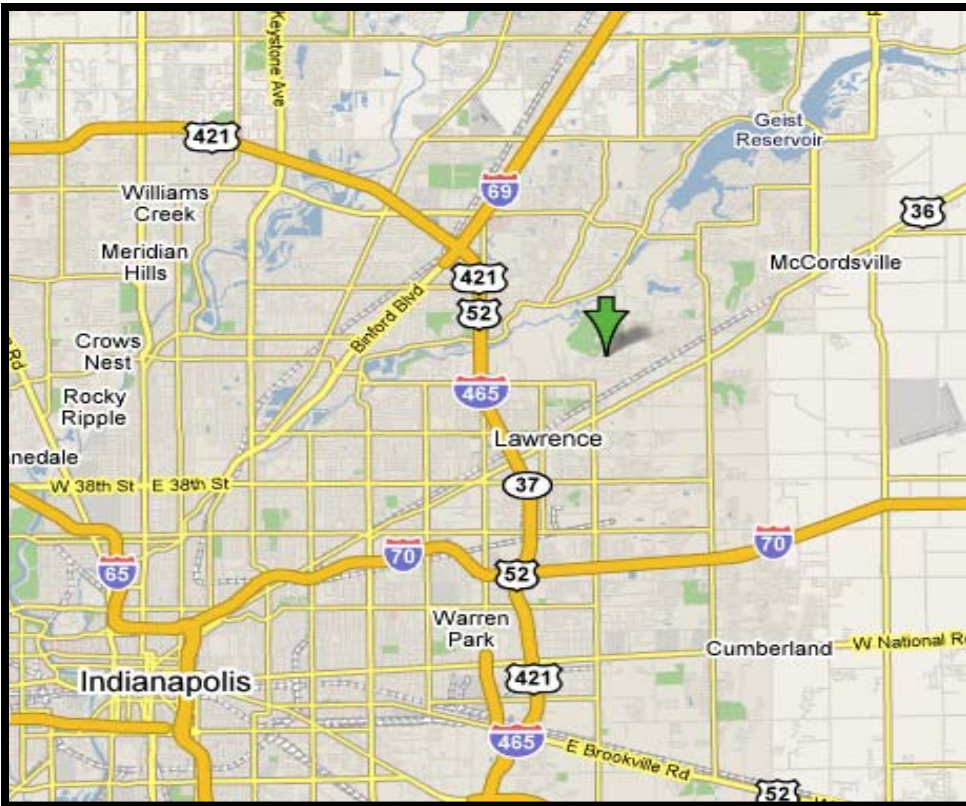

Indiana Society for  
Respiratory Care

Ivy Tech Community College/Lawrence Campus  
9301 East 59<sup>th</sup> Street,  
Indianapolis, In. 46216

- Take the 56th St exit off of I-465 (EXIT 40) on the east side of Indianapolis
- Go east on E 56th St
- Turn left (North) at N Post Rd
- Turn right (East) at Shafter Rd
- Continue on E 59th St/Shafter Ave